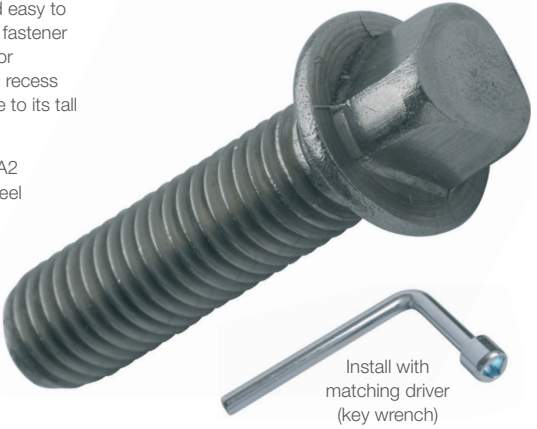

Widely used vandal deterrent fixing.

This quick and easy to install security fastener is a favourite for applications in recess or channel due to its tall head design.

- Stocked in A2 Stainless Steel

Stock Range:

Box Qty 100

Length \ Gauge	20mm	30mm	40mm	50mm	DRIVER SIZE
M8	■	■	■	■	TRI-8